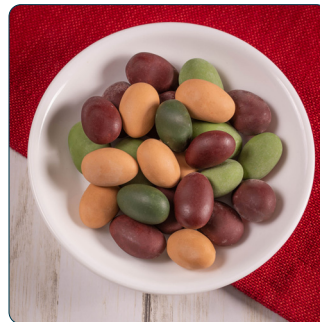

Autumn Mix Jelly Beans

Maple Peanuts

Apple Orchard Gummies

Ghoulish Gummies

Gummi Skulls

Apple Crisp Gummi Bears

Sour Jelly Pumpkins

Candy Corn

Fall

OPEN STOCK ITEMS

Place orders by **04/29/2024** • First ship begins **08/12/2024** or **08/26/2024**
(Work with your sales representative for dates that work with your needs)

Brands: **Lehi Valley** | **High Valley Orchard** | **Snackworthy** | **Private Label**

Fall Gummi Pumpkins

White Chocolate Pumpkin Pie Caramels

Rustic Fall Milk Chocolate Almonds

Pumpkin Pie Almonds

Fall Harvest Mix

Frosted Harvest Pretzels

Peanut Brittle

Use our seasonal label designs to enhance your products!